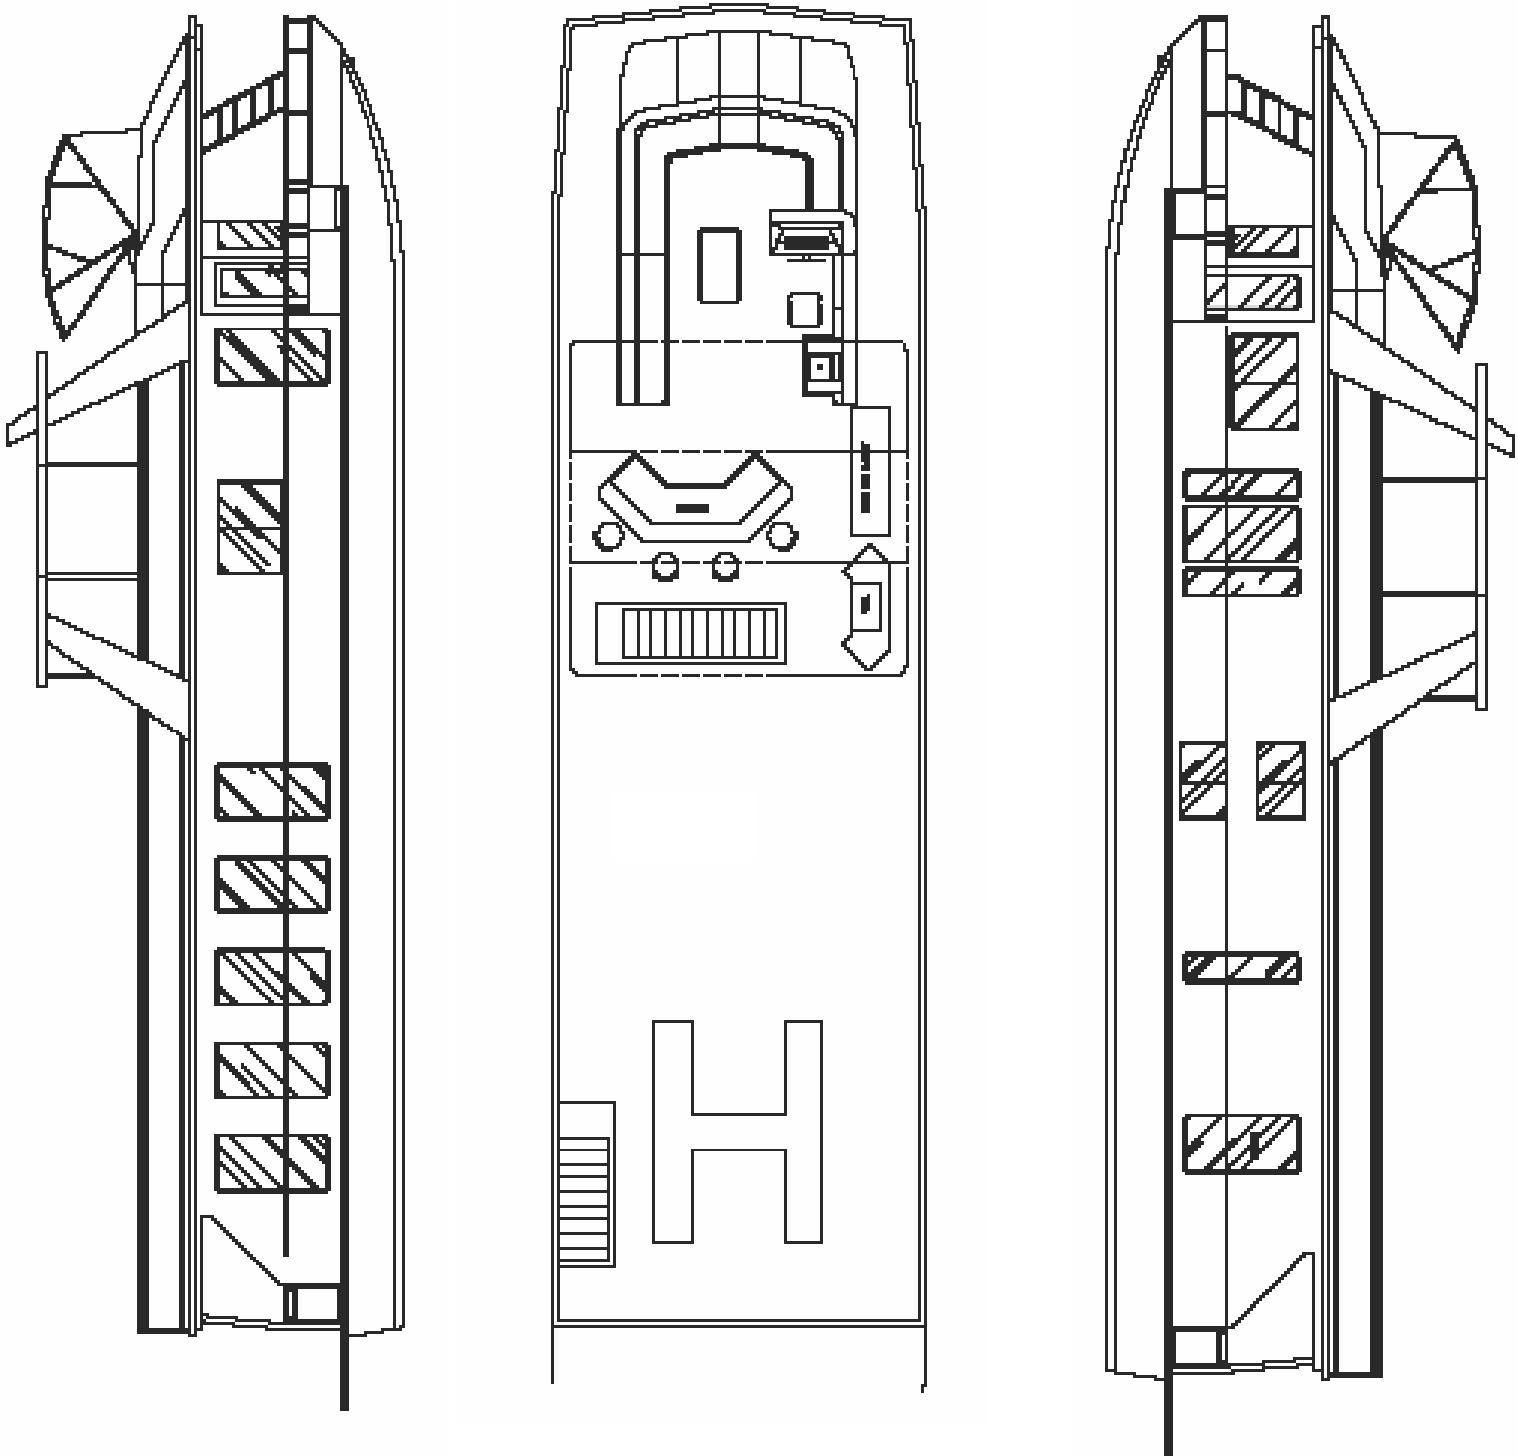

BOTWERKS LLC dba

FANTASY YACHTS
WORLD CLASS HOUSEBOATS

P.O. Box 849 Monticello, Kentucky 42633
(606) 348-0445 Phone (606) 348-0446 Fax