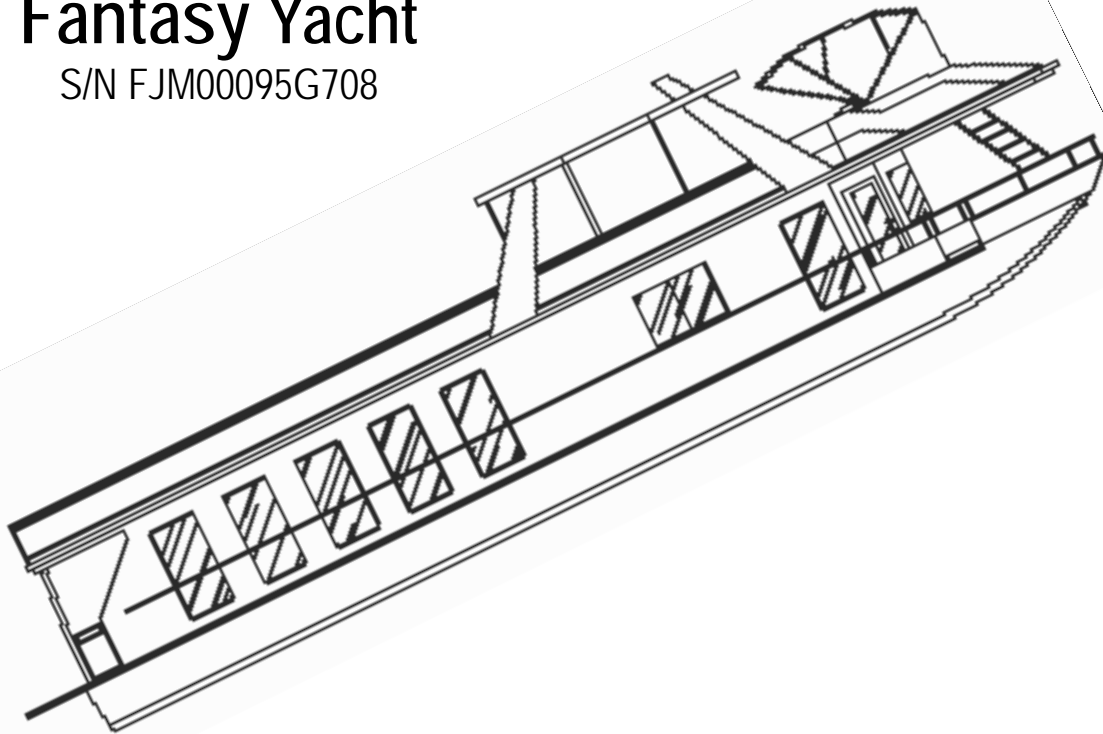

**FANTASY YACHTS**

*WORLD CLASS HOUSEBOATS*

by BOTEWERKS LLC

2008 75-20-53

Fantasy Yacht

S/N FJM00095G708

Consider our Coastal Series for the Finest in more aggressive River and Coastal Cruising.

## 2008 Fantasy Coastal

\* Does not include any applicable sales tax .

\* Delivery within 400 mile radius of Monticello, KY.

Yanmar Diesel 6 Cyl 315hp  
 Upgrade to "V" Drives  
 Set of Spare Props  
 Electronic Engine Controls  
 Deluxe Gauges Package  
 12" 20 hp Bow and Stern Thrusters  
 Upgrade to (2) 250 Gal Fuel Tanks  
 Upgrade to 28 KW Kohler Diesel Generator  
 Prewire for Inverter  
 Inverter Batt. Storage Compartment  
 4000 Watt Inverter (12 Batteries)  
 Upgrade to Gelcell Inverter Battery  
 Upgrade to 4 Ton Florida Heat Pump  
 3/16" Aluminum Hull  
 4" Additional Deeper Hull  
 All Welded Alminum Thru Hulls  
 12" Taller Splash  
 Exterior Steps  
 Gas Shocks on Bow Hatch Lids  
 (14) Cleats  
 Saltwater Amti Corrosion Package  
 5" Taller Sidewalls (92" Ceilig Ht.)  
 Thermopane/Super Insulation Pkg  
 (2) Staterooms/(2) Cuddy Cabins  
 Aft Walk Door and Passageway  
 Master State Recessed Window w/Dress  
 Interior Steps to Top Deck  
 (2) Full Baths w/150 Gal Holding Tank  
 Rail Gates  
 Anodized Rails  
 36" Tall Top Deck Rails w/Handrail  
 Upgrade to Cruise Top Deck Handrail  
 Solid Aluminum Lower Rails/Gates  
 Canvas Package  
 Mesh Snap On Rail Canvas  
 Aft Deck Lockers  
 Aft Deck Extended Angled Sidewalls  
 Aft Deck House Type Shower  
 Swim Platform Ladder  
 Upgrade to Hydraulic Swim Deck  
 Vinyl Teak Covering on Swim Deck  
 Open Bow Seating Bridge w/Bimini Top  
 Full Seat Covers for Bridge  
 Upgrade to Canvas Bridge Cushions  
 Upgrade Bridge Helm Chair  
 Bridge Table  
 (3) 6'Sections Fiberglass Canopy Top w/Lt  
 Deluxe Canopy Arch Package  
 Deluxe. Panel Bar w/Footrest on Top Deck  
 Deluxe Stationary Bar Stool Package  
 Grill Cabinet  
 Stainless Propane Grill  
 Top Deck Carpet