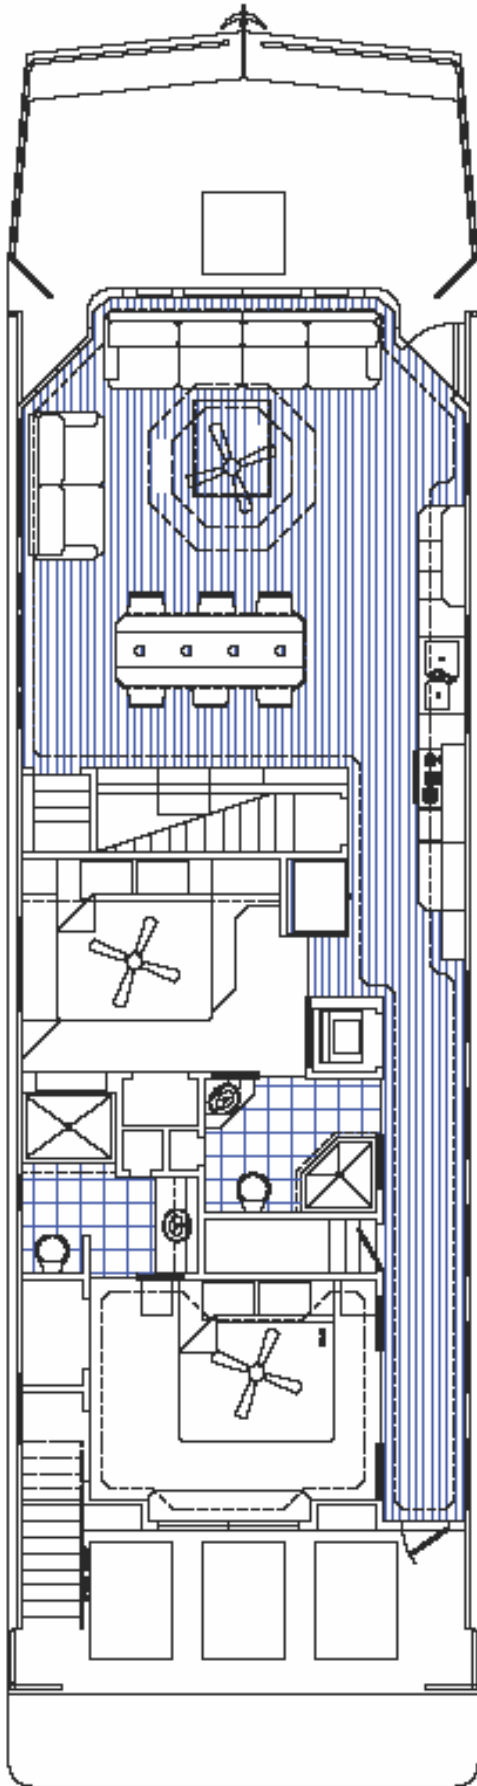

## 2008 Fantasy Coastal

\* Does not include any applicable sales tax .

\* Delivery within 400 mile radius of Monticello, KY.

Yanmar Diesel 6 Cyl 315hp  
 Upgrade to "V" Drives  
 Set of Spare Props  
 Electronic Engine Controls  
 Deluxe Gauges Package  
 12" 20 hp Bow and Stern Thrusters  
 Upgrade to (2) 250 Gal Fuel Tanks  
 Upgrade to 28 KW Kohler Diesel Generator  
 Prewire for Inverter  
 Inverter Batt. Storage Compartment  
 4000 Watt Inverter (12 Batteries)  
 Upgrade to Gelcell Inverter Battery  
 Upgrade to 4 Ton Florida Heat Pump  
 3/16" Aluminum Hull  
 4" Additional Deeper Hull  
 All Welded Alminum Thru Hulls  
 12" Taller Splash  
 Exterior Steps  
 Gas Shocks on Bow Hatch Lids  
 (14) Cleats  
 Saltwater Amti Corrosion Package  
 5" Taller Sidewalls (92" Ceilig Ht.)  
 Thermopane/Super Insulation Pkg  
 (2) Staterooms/(2) Cuddy Cabins  
 Aft Walk Door and Passageway  
 Master State Recessed Window w/Dress  
 Interior Steps to Top Deck  
 (2) Full Baths w/150 Gal Holding Tank  
 Rail Gates  
 Anodized Rails  
 36" Tall Top Deck Rails w/Handrail  
 Upgrade to Cruise Top Deck Handrail  
 Solid Aluminum Lower Rails/Gates  
 Canvas Package  
 Mesh Snap On Rail Canvas  
 Aft Deck Lockers  
 Aft Deck Extended Angled Sidewalls  
 Aft Deck House Type Shower  
 Swim Platform Ladder  
 Upgrade to Hydraulic Swim Deck  
 Vinyl Teak Covering on Swim Deck  
 Open Bow Seating Bridge w/Bimini Top  
 Full Seat Covers for Bridge  
 Upgrade to Canvas Bridge Cushions  
 Upgrade Bridge Helm Chair  
 Bridge Table  
 (3) 6'Sections Fiberglass Canopy Top w/Lt  
 Deluxe Canopy Arch Package  
 Deluxe. Panel Bar w/Footrest on Top Deck  
 Deluxe Stationary Bar Stool Package  
 Grill Cabinet  
 Stainless Propane Grill  
 Top Deck Carpet