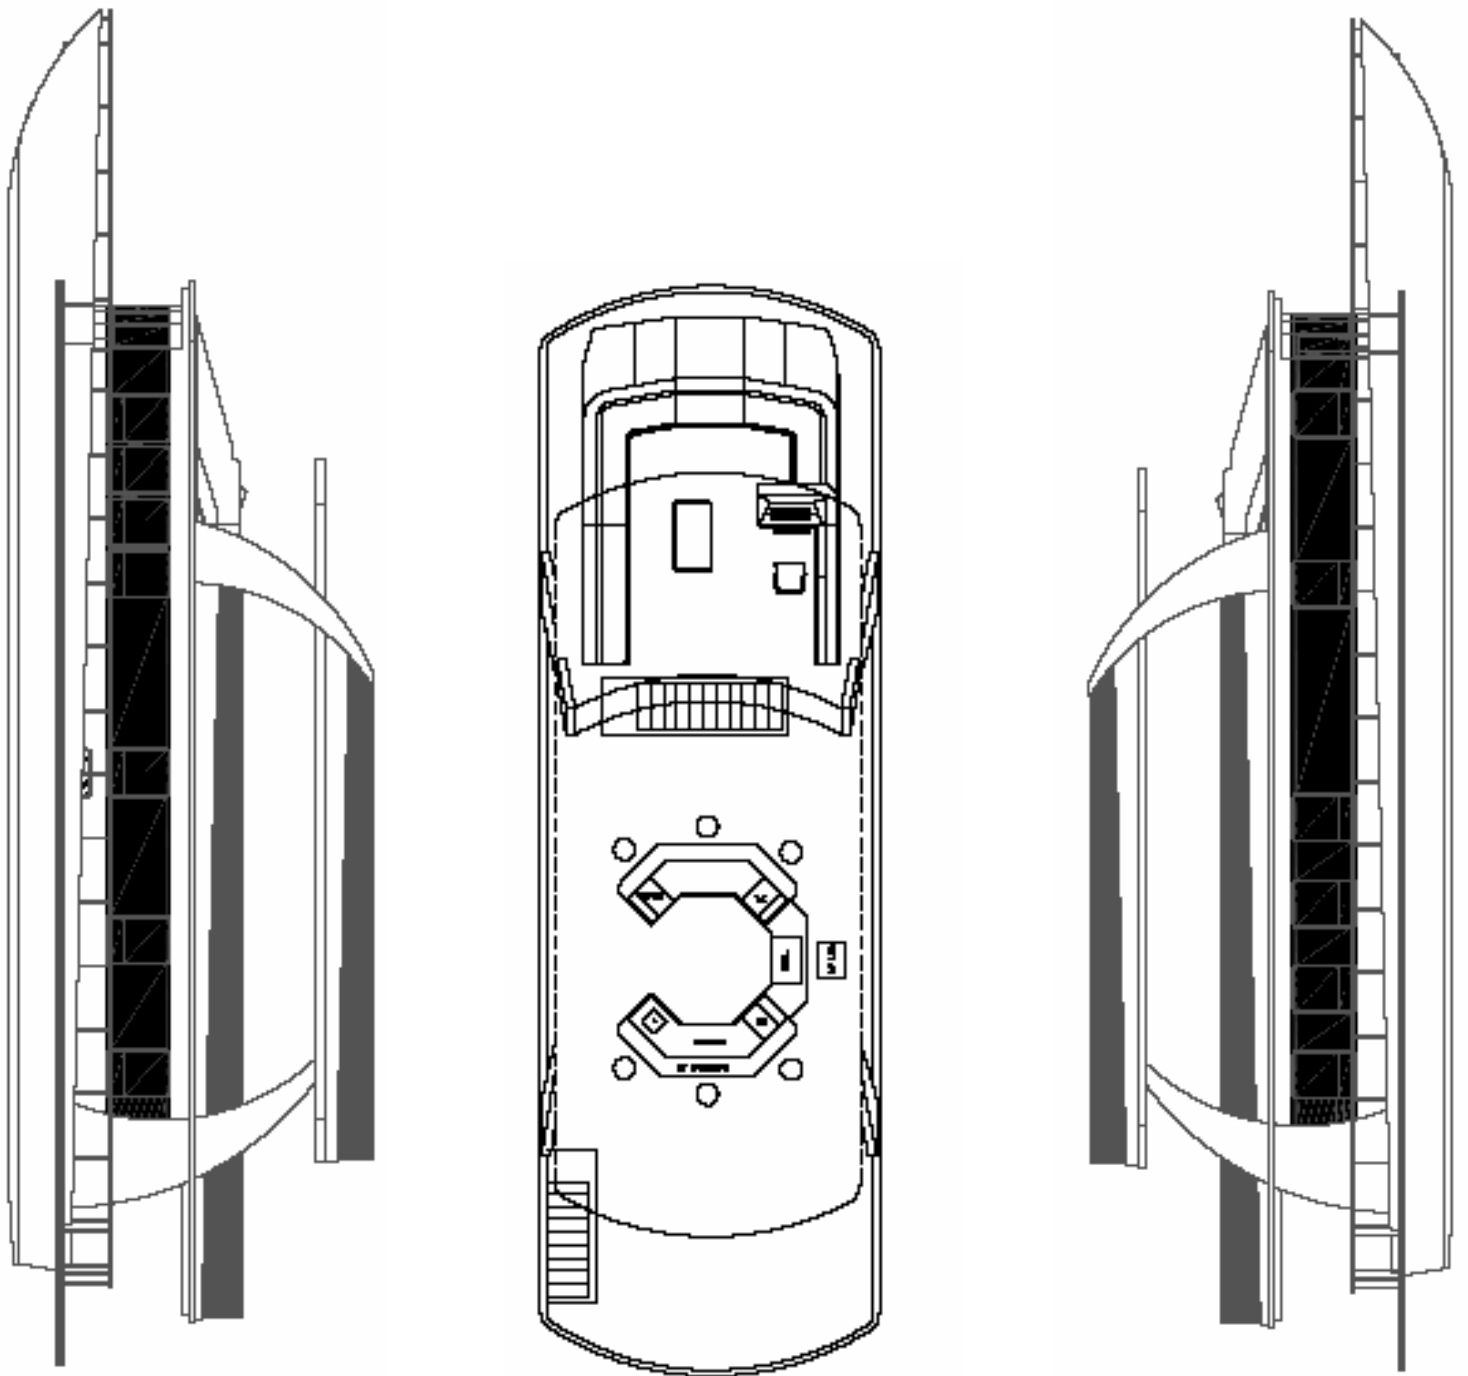

FANTASY YACHTS

*WORLD CLASS HOUSEBOATS
and COASTAL YACHTS*

by **BOTWERKS LLC**