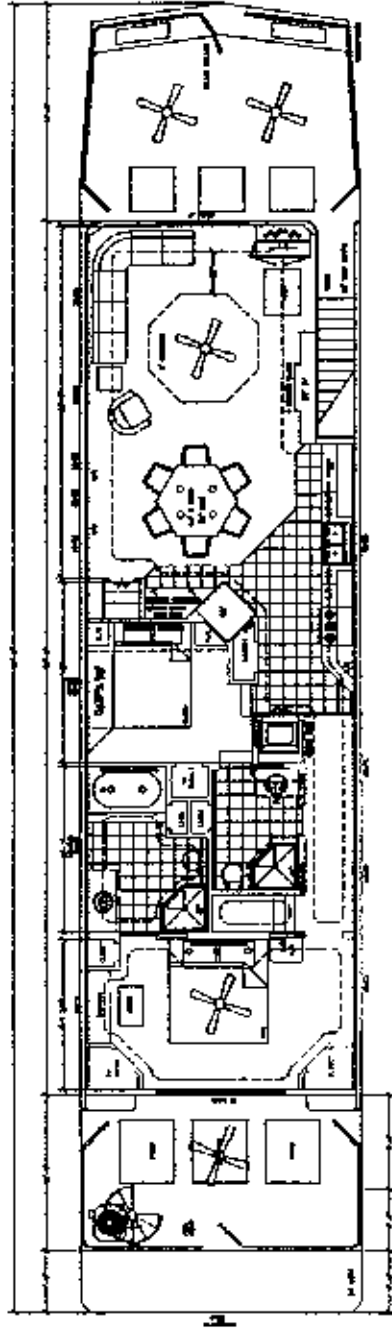

FANTASY 84

CUSTOMER APPROVAL

FANTASY CUSTOM YACHTS
WORLD CLASS YACHTS
10000 15th St. S.W.
Everett, WA 98203

PAT & LINDA FLOWERS

NO. 84-18-84
DATE 12/7/02

NO. 10000
DATE 12/7/02